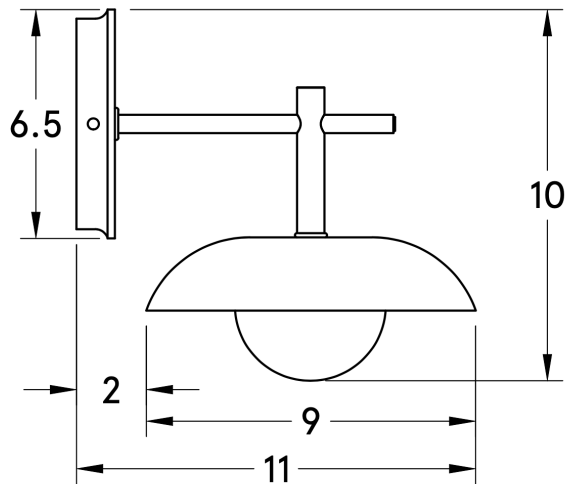

<b>Certifications</b>	UL and cUL damp locations
<b>Lamping</b>	(1) E26, 550 Lumens, <a href="#">Bulb included</a>
<b>Mounting</b>	4", Universal
<b>Lead Time</b>	2-3 weeks
<b>Dimensions</b>	11" depth, 9" width, 10" height
<b>As Shown</b>	White Oak, Heritage Bronze

## DIMENSIONS

<b>Overall</b>	11" depth, 9" width, 10" height
<b>Canopy</b>	6.5" diameter 1" depth
<b>Shade</b>	9" diameter
<b>Clearance</b>	2"
<b>Materials</b>	Wood, brass or powder coated steel and aluminum, glass
<b>Origin</b>	Made in USA of U.S. and imported parts