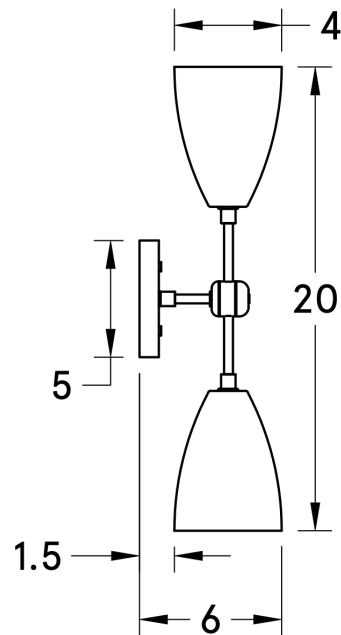

### OVERVIEW

This stylish double wall sconce features a pair of modern cone shades with and a classic silhouette. The gentle glow from each shade creates instant ambiance in any space.

<b>Certifications</b>	UL and cUL damp locations
<b>Lamping</b>	(2) E26, 60W, Bulbs not included
<b>Mounting</b>	4", Universal
<b>Lead Time</b>	2-3 weeks
<b>Dimensions</b>	6" depth, 5" width, 20" height
<b>As Shown</b>	Black Ash, Matte Black Arms and Shades, Classic Brass Accents

## DIMENSIONS

<b>Overall</b>	6" depth, 5" width, 20" height
<b>Clearance</b>	1.5"
<b>Canopy</b>	5" diameter .75" depth
<b>Shade</b>	4" diameter, 6" height
<b>Materials</b>	Wood, brass or powder coated steel and aluminum
<b>Origin</b>	Made in USA of U.S. and imported parts