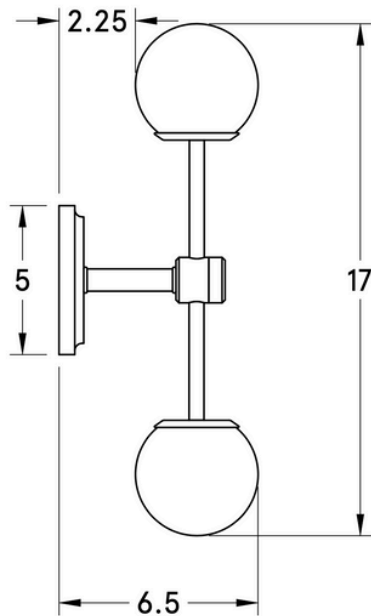

WORLEY'S
LIGHTING

Haywood Double Sconce

WS-HYDS-041

OVERVIEW

Certifications	UL and cUL damp locations
Lamping	(2) E26, 60W, <u>Bulbs included</u>
Mounting	4", Universal
Lead Time	2-3 weeks
Dimensions	6.5" depth, 5" width, 17" height
As Shown	Cornsilk Oak, Classic brass

WORLEYSLIGHTING.COM
TRADE@WORLEYSLIGHTING.COM

DIMENSIONS

Overall	6.5" depth, 5" width, 17" height
Canopy	5" diameter .75" depth
Shade	4" diameter
Clearance	2.25"
Materials	Wood, brass or powder coated steel and aluminum, glass
Origin	Made in USA of U.S. and imported parts