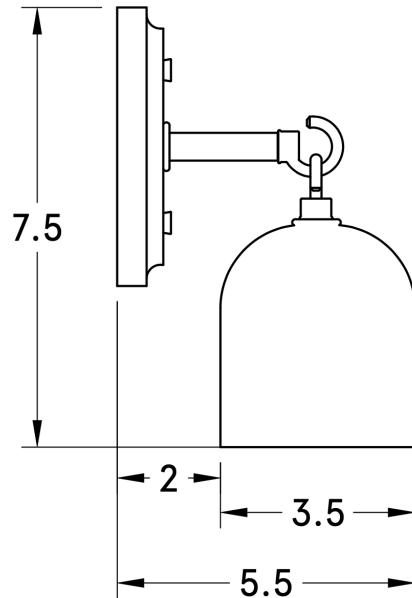

<b>Certifications</b>	UL and cUL damp locations
<b>Lamping</b>	(1) E26, 60W, Bulb not included
<b>Mounting</b>	4", Universal
<b>Lead Time</b>	2-3 weeks
<b>Dimensions</b>	5.5" depth, 5" width, 7.5" height
<b>As Shown</b>	Cornsilk Oak, Matte Black Arm, Satin White Shade

## DIMENSIONS

<b>Overall</b>	5.5" depth, 5" width, 7.5" height
<b>Canopy</b>	5" diameter .75" depth
<b>Shade</b>	3.5" diameter, 4" height
<b>Clearance</b>	2"
<b>Materials</b>	Wood, brass or powder coated steel and aluminum
<b>Origin</b>	Made in USA of U.S. and imported parts