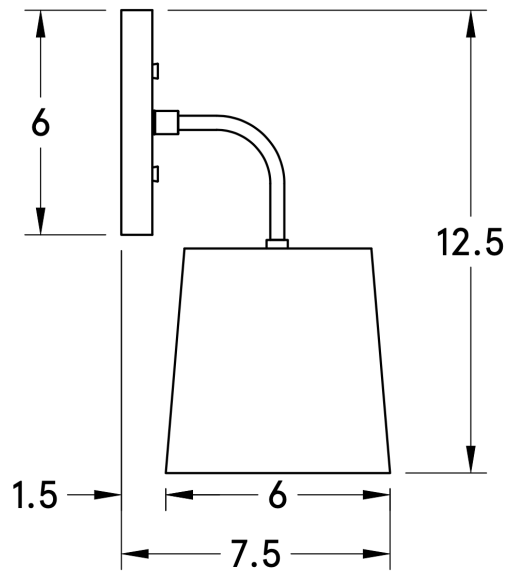

WORLEY'S

LIGHTING

Gwendolyn Wall Sconce

WS-GWEN-039

OVERVIEW

A simple, yet elegant wall sconce with wood and metal accents and an American-made linen shade.

Certifications	UL and cUL damp locations
Lamping	(1) E26, 60W, Bulb not included
Mounting	4", Universal
Lead Time	2-3 weeks
Dimensions	7.5" depth, 6" width, 12.5" height
As Shown	Black Ash, Matte Black, White Linen

WORLEYSLIGHTING.COM
TRADE@WORLEYSLIGHTING.COM

DIMENSIONS

Overall	7.5" depth, 6" width, 12.5" height
Canopy	6" diameter .75" depth
Shade	6" diameter, 6" height
Materials	Wood, brass or powder coated steel and aluminum, linen
Clearance	1.5"