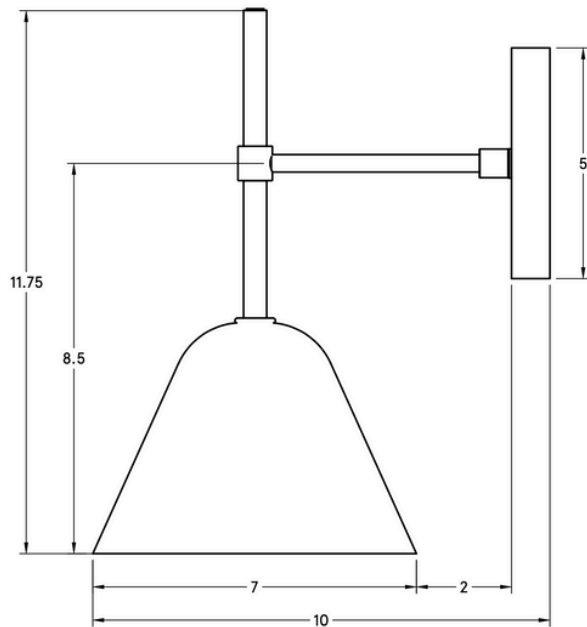

WORLEY'S

LIGHTING

Greenville Sconce

WS-GRSC-038

OVERVIEW

With its timeless, modern style, it is sure to be a cherished addition to your space for years to come.

Certifications	UL and cUL damp locations
Lamping	(1) E26, 60W, Bulbs not included
Mounting	4", Universal
Lead Time	2-3 weeks
Dimensions	10" depth, 7" width, 11.75" height
Notes	Slight variations in opaqueness make each handmade shade unique.
As Shown	Chocolate Oak, Silver and White Porcelain

WORLEYSLIGHTING.COM
TRADE@WORLEYSLIGHTING.COM

DIMENSIONS

Overall	10" depth, 7" width, 11.75" height
Canopy	5" diameter .75" depth
Shade	7" diameter
Clearance	2.75"
Materials	Wood, brass or powder coated steel and aluminum, porcelain
Origin	Made in USA of U.S. and imported parts