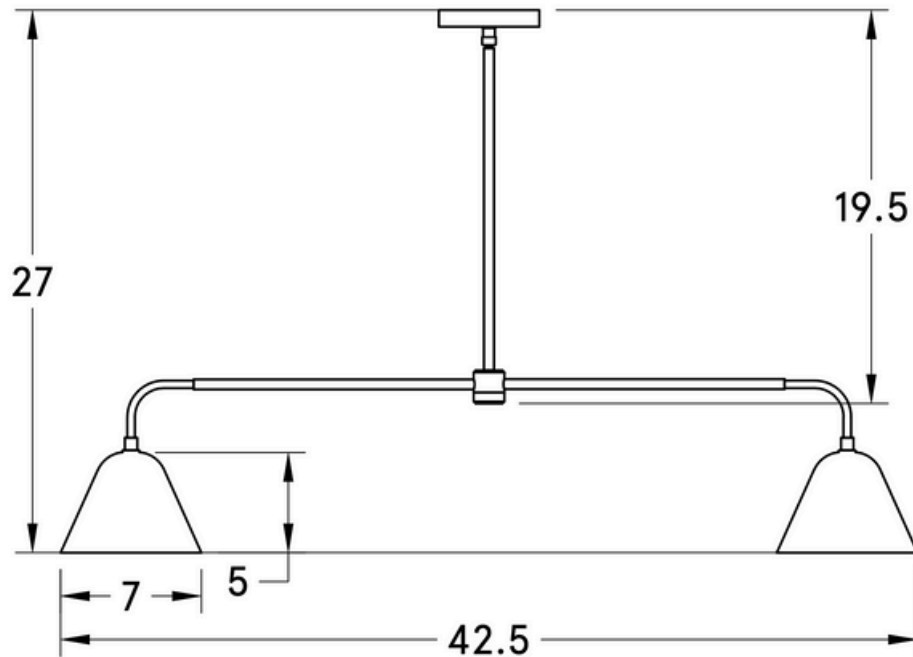

WORLEY'S

LIGHTING

Greenville Double Pendant

PL-GRDB-013

OVERVIEW

With its timeless, modern style, it is sure to be a cherished addition to your space for years to come.

Certifications	UL and cUL damp locations
Lamping	(2) E26, 60W, Bulbs not included
Mounting	4", Universal
Lead Time	2-3 weeks
Dimensions	7" depth, 42.5" width, 27" height
Notes	Slight variations in opaqueness make each handmade shade unique.
As Shown	Chocolate Oak, Coated Bronze and Charcoal Porcelain

WORLEYSLIGHTING.COM
TRADE@WORLEYSLIGHTING.COM

DIMENSIONS

Overall	7" depth, 42.5" width, 27" height
Canopy	5" diameter .75" depth
Shade	7" diameter, 5" height
Down Rod	16"
Materials	Wood, brass or powder coated steel and aluminum, porcelain
Origin	Made in USA of U.S. and imported parts