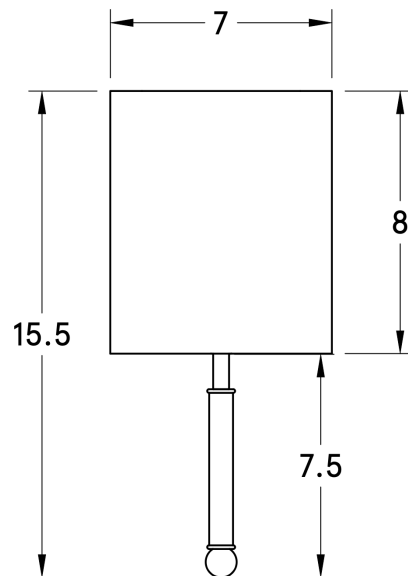

WORLEY'S

LIGHTING

Greenbriar ADA Sconce

OVERVIEW

The Greenbriar ADA Sconce features a bench-made, wooden dowel accent and a linen half-shade with rounded corners. It produces soft ambient light and is perfect for hallways or anywhere where a slim profile is required.

Certifications	UL and cUL damp locations
Lamping	(1) E26, 550 Lumens, <u>Bulb included</u>
Mounting	4", Universal
Lead Time	2-3 weeks
Dimensions	4" x 7" x 15.5"
As Shown	White Oak, Classic Brass and White Linen

WORLEYSLIGHTING.COM
TRADE@WORLEYSLIGHTING.COM

DIMENSIONS

Overall	4" depth, 7" width, 15.5" height
Canopy	5" diameter 1" depth
Materials	Wood, Brass or powder coated steel and aluminum, Linen
Origin	Made in USA of U.S. and imported parts