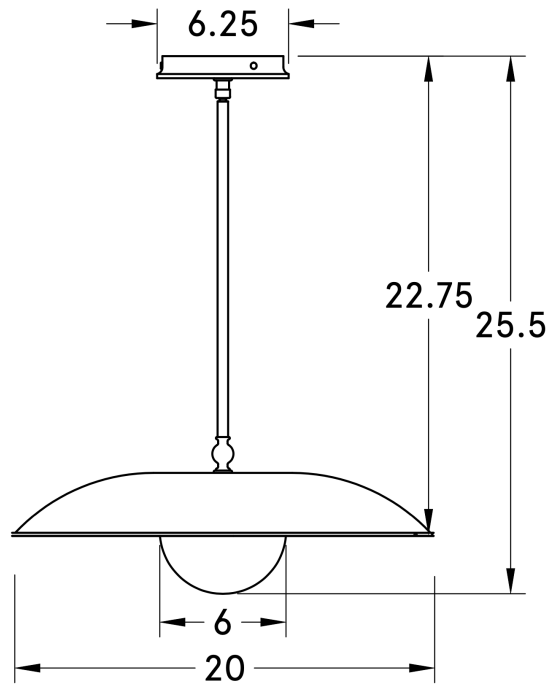

WORLEY'S

LIGHTING

Georgetown Pendant

PL-GTP-042

OVERVIEW

An elegant pendant light with a striking profile, this light features a softly curving shade and other rounded details. The glass globe diffuses its brightness for a gentle glow.

Certifications	UL and cUL damp locations
Lamping	(1) E26, 60W, Bulb not included
Mounting	4", Universal
Lead Time	2-3 weeks
Dimensions	20" depth, 20" width, 25.5" height
As Shown	White Oak, Classic Brass, Coated Bronze

WORLEYSLIGHTING.COM
TRADE@WORLEYSLIGHTING.COM

DIMENSIONS

Overall	20" depth, 20" width, 25.5" height
Canopy	6.25" diameter 1" depth
Shade	20" diameter
Glass Globe	6"
Weight	8lbs
Materials	wood, brass or powder coated steel and aluminum, glass
01	