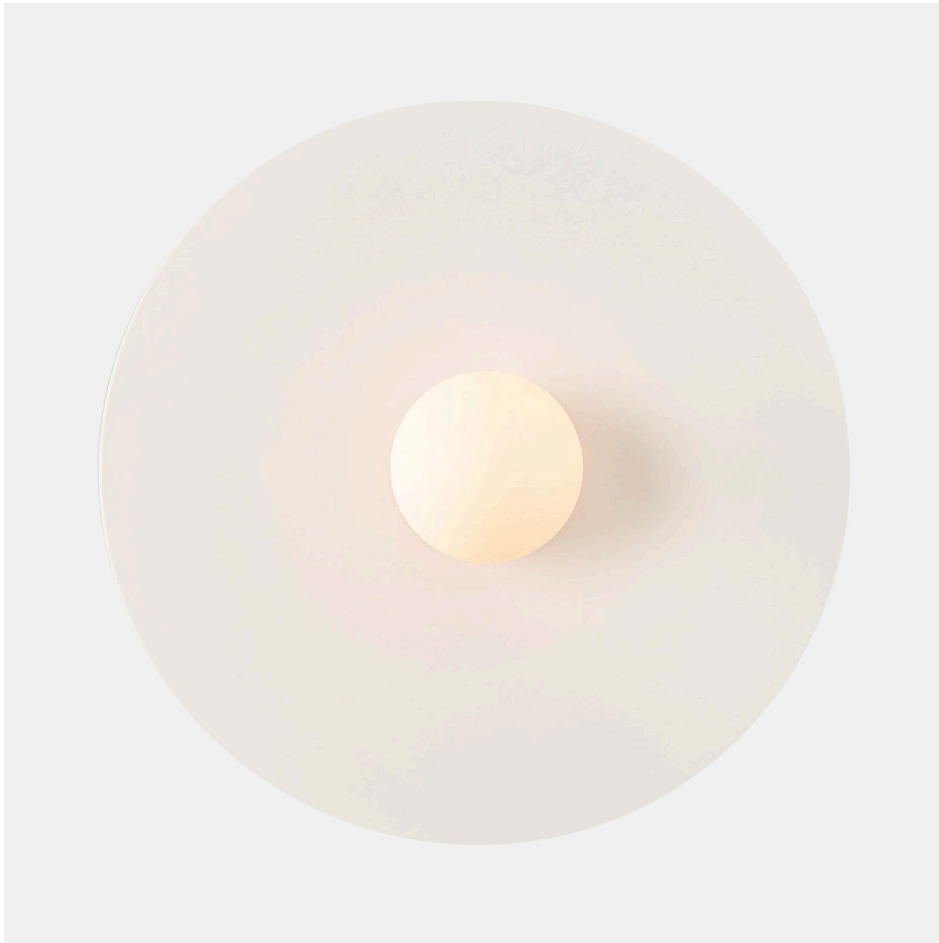

## Galileo Sconce 8"

WS-GA08-037

### OVERVIEW

The Galileo collection includes wall sconces, pendant lights and chandeliers all featuring striking, circular disc shades with sleek and refined silhouettes. Bare bulbs adorn each shade producing bright, stylish light. Each piece is finished by hand and assembled in our studio in South Carolina.

## DIMENSIONS

<b>Overall</b>	3.5" depth, 8" width, 8" height
<b>Canopy</b>	5" diameter .75" depth
<b>Shade</b>	8" diameter
<b>Materials</b>	Wood, brass or powder coated steel and aluminum
<b>Origin</b>	Made in USA of U.S. and imported parts