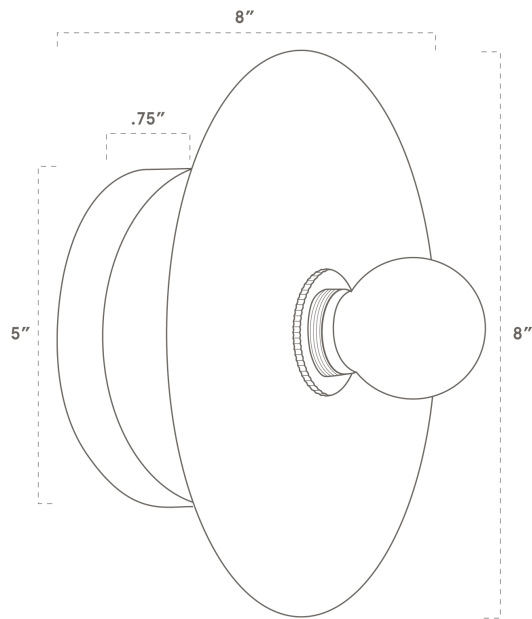

<b>Certifications</b>	UL and cUL damp locations
<b>Lamping</b>	(1) E26, 60W, Bulb not included
<b>Mounting</b>	4", Universal
<b>Lead Time</b>	2-3 weeks
<b>Dimensions</b>	3.5" depth, 8" width, 8" height
<b>As Shown</b>	Charcoal Oak, Satin White Shade, Classic Brass Accent

## DIMENSIONS

<b>Overall</b>	3.5" depth, 8" width, 8" height
<b>Canopy</b>	5" diameter .75" depth
<b>Shade</b>	8" diameter
<b>Materials</b>	Wood, brass or powder coated steel and aluminum
<b>Origin</b>	Made in USA of U.S. and imported parts