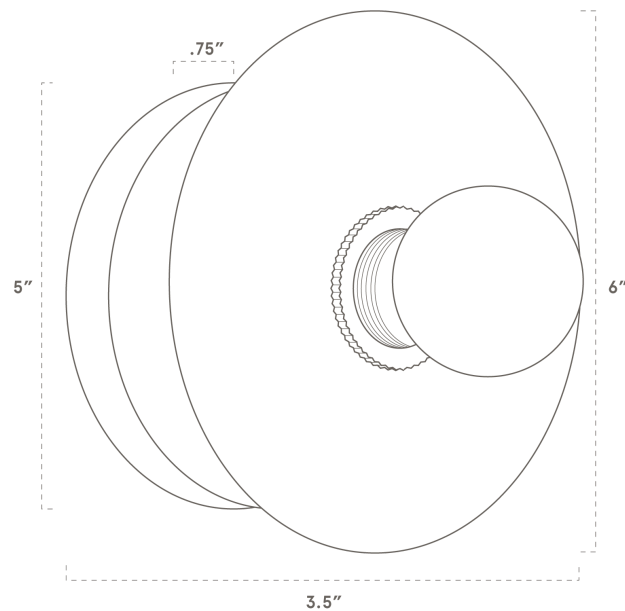

WORLEY'S

LIGHTING

Galileo Sconce 6"

WS-GA06-036

OVERVIEW

The Galileo collection includes wall sconces, pendant lights and chandeliers all featuring striking, circular disc shades with sleek and refined silhouettes. Bare bulbs adorn each shade producing bright, stylish light. Each piece is finished by hand and assembled in our studio in South Carolina.

Certifications	UL and cUL damp locations
Lamping	(1) E26, 60W, Bulb not included
Mounting	4", Universal
Lead Time	2-3 weeks
Dimensions	3.5" depth, 6" width, 6" height
As Shown	Charcoal Oak, Classic Brass

WORLEYSLIGHTING.COM
TRADE@WORLEYSLIGHTING.COM

DIMENSIONS

Overall	3.5" depth (bulb not included), 6" width, 6" height
Canopy	5" diameter, .75" depth
Shade	6" diameter
Materials	Wood, brass or powder coated steel and aluminum
Origin	Made in USA of U.S. and imported parts