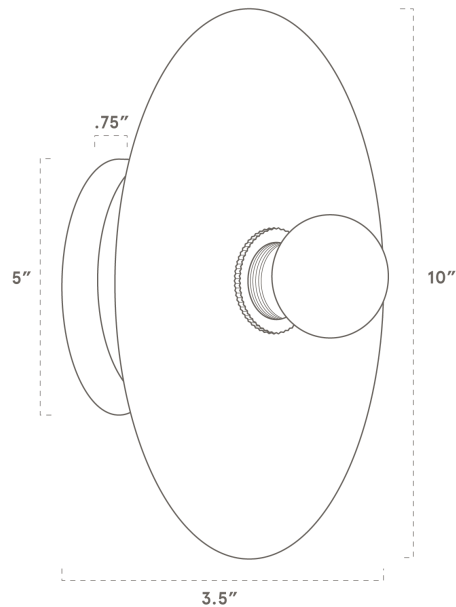

WORLEY'S

LIGHTING

Galileo Sconce 10"

WS-GA10-035

OVERVIEW

The Galileo collection includes wall sconces, pendant lights and chandeliers all featuring striking, circular disc shades with sleek and refined silhouettes. Bare bulbs adorn each shade producing bright, stylish light. Each piece is finished by hand and assembled in our studio in South Carolina.

Certifications	UL and cUL damp locations
Lamping	(1) E26, 60W, Bulb not included
Mounting	4", Universal
Lead Time	2-3 weeks
Dimensions	3.5" depth, 10" width, 10" height
As Shown	Charcoal Oak, Matte Black Shade, Classic Brass Accent

WORLEYSLIGHTING.COM
TRADE@WORLEYSLIGHTING.COM

DIMENSIONS

Overall	3.5" depth (bulb not included), 10" width, 10" height
Canopy	5" diameter .75" depth
Shade	10" diameter
Materials	Wood, brass or powder coated steel and aluminum
Origin	Made in USA of U.S. and imported parts