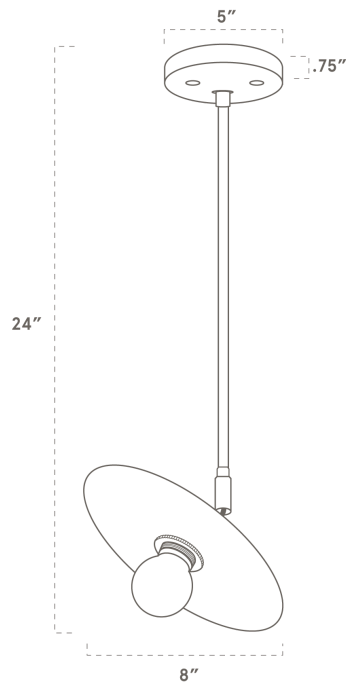

WORLEY'S

LIGHTING

Galileo Pendant 8"

PL-GA08-012

OVERVIEW

The Galileo collection includes wall sconces, pendant lights and chandeliers all featuring striking, circular disc shades with sleek and refined silhouettes. Bare bulbs adorn each shade producing bright, stylish light. Each piece is finished by hand and assembled in our studio in South Carolina.

Certifications	UL and cUL damp locations
Lamping	(1) E26, 60W, Bulb not included
Mounting	4", Universal
Lead Time	2-3 weeks
Dimensions	8" depth, 8" width, 20-25" height depending on tilt of the shade
As Shown	Charcoal Oak, Antique Brass, Satin White Shade

WORLEYSLIGHTING.COM
TRADE@WORLEYSLIGHTING.COM

DIMENSIONS

Overall	8" depth, 8" width, 20-25" height depending on tilt of the shade
Canopy	5" diameter .75" depth
Shade	8" diameter
Down Rod	16"
Materials	Wood, Brass or powder coated steel and aluminum
Origin	Made in USA of U.S. and imported parts