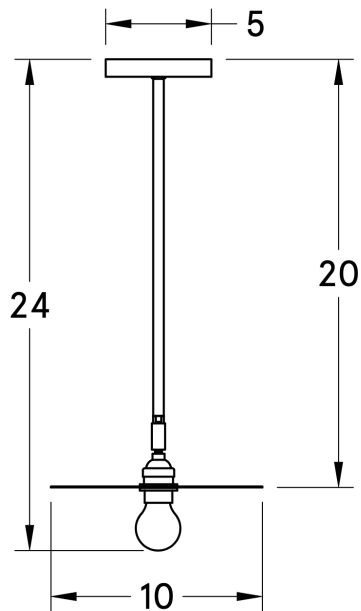

<b>Certifications</b>	UL and cUL damp locations
<b>Lamping</b>	(1) E26, 60W, Bulb not included
<b>Mounting</b>	4", Universal
<b>Lead Time</b>	2-3 weeks
<b>Dimensions</b>	10" depth, 10" width, 20-25" height depending on tilt of the shade
<b>As Shown</b>	Charcoal Oak, Antique Brass

## DIMENSIONS

<b>Overall</b>	10" depth, 10" width, 20-25" height depending on tilt of the shade
<b>Canopy</b>	5" diameter .75" depth
<b>Shade</b>	10" diameter
<b>Down Rod</b>	16"
<b>Materials</b>	Wood, Brass or powder coated steel and aluminum
<b>Origin</b>	Made in USA of U.S. and imported parts