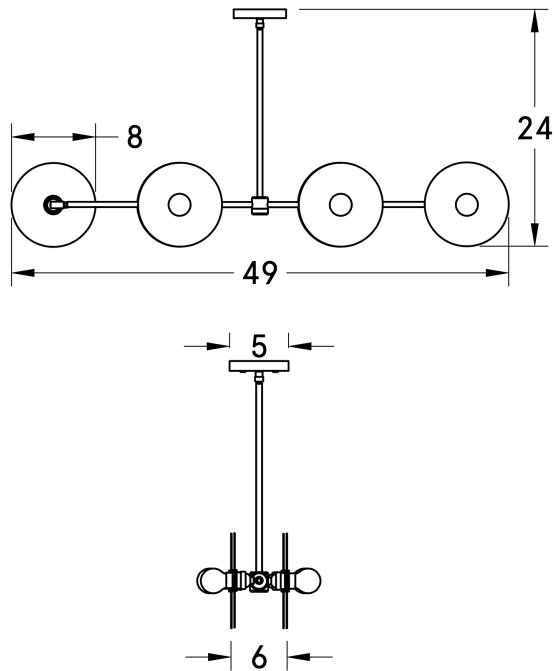

<b>Certifications</b>	UL and cUL damp locations
<b>Lamping</b>	(6) E26, 60W, Bulbs not included
<b>Mounting</b>	4", Universal
<b>Lead Time</b>	2-3 weeks
<b>Dimensions</b>	6" depth, 49" width, 24" height
<b>As Shown</b>	Charcoal Oak, Mixed Metal: Classic Brass, Satin White Shades

## DIMENSIONS

<b>Overall</b>	6" depth, 49" width, 24" height
<b>Canopy</b>	5" diameter .75" depth
<b>Shade</b>	8" diameter
<b>Down Rod</b>	16"
<b>Materials</b>	Wood, Brass or powder coated steel and aluminum
<b>Origin</b>	Made in USA of U.S. and imported parts