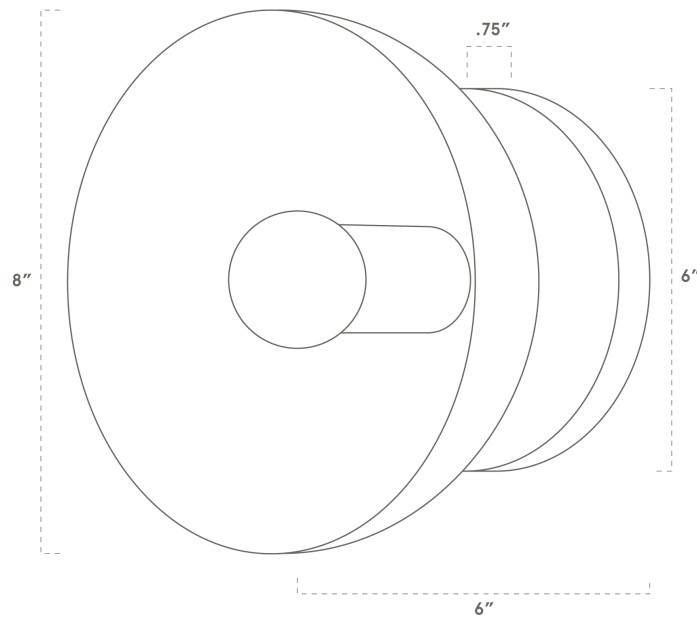

WORLEY'S
LIGHTING

Florence Flush Mount

SM-FLOR-012

OVERVIEW

Certifications	UL and cUL damp locations
Lamping	(1) E26, 60W, Bulb not included
Mounting	4", Universal
Lead Time	2-3 weeks
Dimensions	6" depth, 8" width, 8" height
As Shown	Walnut, Classic Brass

WORLEYSLIGHTING.COM
TRADE@WORLEYSLIGHTING.COM

DIMENSIONS

Overall	6" depth, 8" width, 8" height
Canopy	6" diameter .75" depth
Shade	8" diameter
Materials	Wood, brass or powder coated steel and aluminum
Origin	Made in USA of U.S. and imported parts