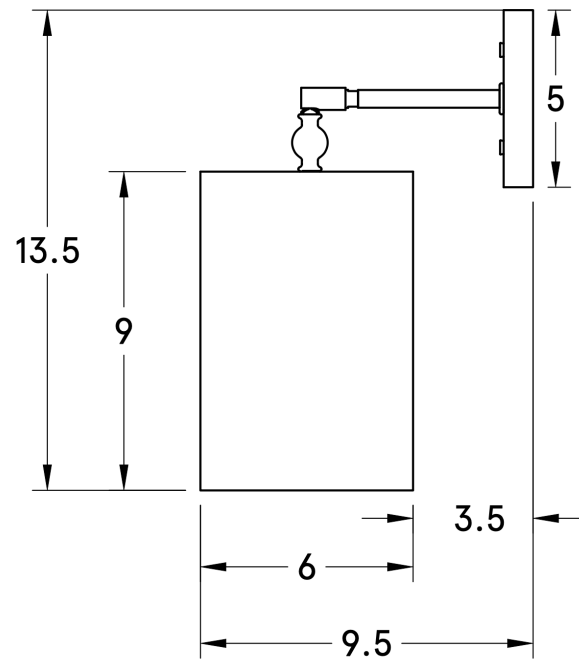

<b>Certifications</b>	UL and cUL damp locations
<b>Lamping</b>	(1) E26, 60W, Bulbs not included
<b>Mounting</b>	4", Universal
<b>Lead Time</b>	2-3 weeks
<b>Dimensions</b>	7.25" x 17" x 14"
<b>As Shown</b>	Charcoal Oak, Matte Black, and Black Linen

## DIMENSIONS

<b>Overall</b>	9.5" depth x 6" width
<b>Canopy</b>	5" diameter .75" depth
<b>Shade</b>	6" diameter, 9" height
<b>Clearance</b>	3.5"
<b>Materials</b>	wood, brass or powder coated steel and aluminum, linen