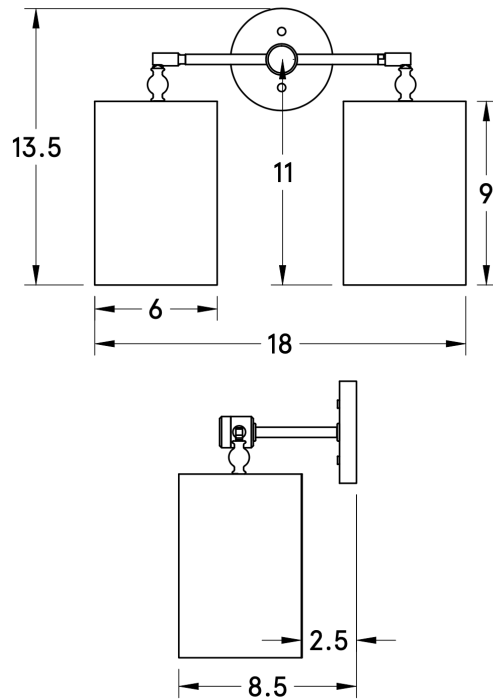

<b>Certifications</b>	UL and cUL damp locations
<b>Lamping</b>	(2) E26, 60W, Bulbs not included
<b>Mounting</b>	4", Universal
<b>Lead Time</b>	2-3 weeks
<b>Dimensions</b>	7.25" x 17" x 14"
<b>As Shown</b>	Walnut, Classic Brass, and Natural Linen

## DIMENSIONS

<b>Overall</b>	8.5" depth x 18" width
<b>Canopy</b>	5" diameter .75" depth
<b>Shade</b>	6" diameter, 9" height
<b>Clearance</b>	2.5"
<b>Materials</b>	wood, brass or powder coated steel and aluminum, linen