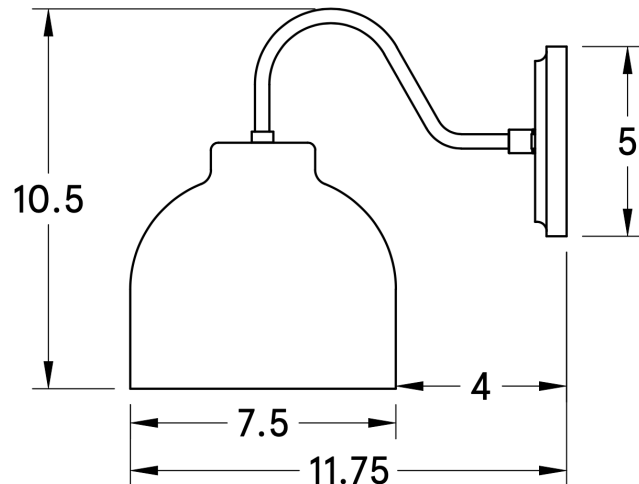

DIMENSIONS

Overall	11.75" depth, 7.5" width, 10.5" height
Canopy	5" diameter .75" depth
Shade	7.5" diameter, 6.5" height
Clearance	4"
Materials	Wood, brass or powder coated steel and aluminum, rattan
Origin	Made in USA of U.S. and imported parts

FINISHES

Our fixtures come in a variety of wood, metal, porcelain, linen and glass finishes. To discover what finishes are available for this fixture, click the link below or visit the product page on worleyslighting.com.

DUNE SCONCE FINISH OPTIONS

Finish samples are available at worleyslighting.com/finishes. For pricing and purchasing, please visit worleyslighting.com or contact us with further questions.