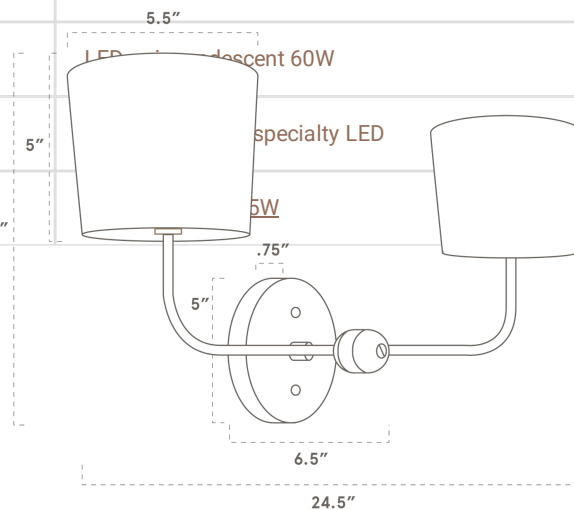

## Double Slope Sconce

WS-DBSS-031

### OVERVIEW

infinitely versatile look and feel

<b>Certifications</b>	UL and cUL damp locations
<b>Lamping</b>	(1) E26, 60W, Bulb not included
<b>Mounting</b>	4", Universal
<b>Lead Time</b>	2-3 weeks
<b>Dimensions</b>	6.5" depth, 24.5" width, 11.25" height
<b>As Shown</b>	White Oak, Matte Black, White Linen

## DIMENSIONS

Overall	6.5" depth, 24.5" width, 11.25" height
Canopy	5" diameter .75" depth
Shade	5.5" diameter, 5" height
Materials	Wood, brass or powder coated steel and aluminum, linen
Clearance	1 3/8"
Origin	Made in USA of U.S. and imported parts
Bulb	Not Included
Base	E26
Type	LED specialty LED
Shape	5"
Our Choice	11.25"