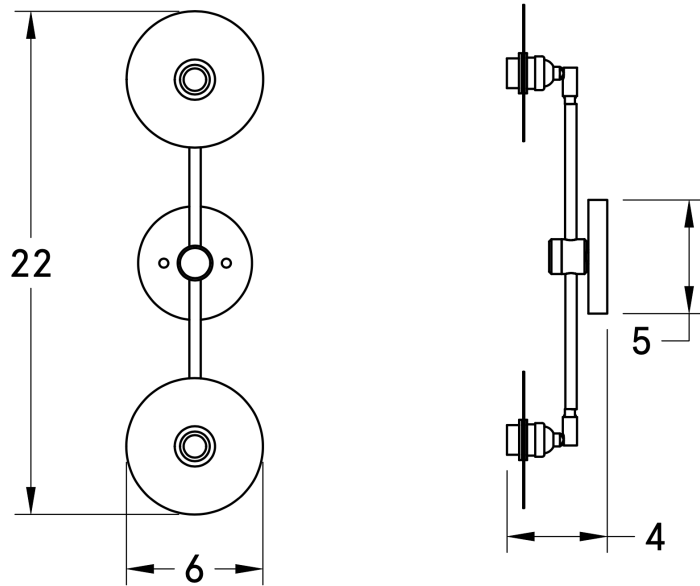

DIMENSIONS

Overall	4" depth (without light bulbs), 6" width, 22" height
Canopy	5" diameter .75" depth
Shade	6" diameter
Materials	Wood, brass or powder coated steel and aluminum
Origin	Made in USA of U.S. and imported parts

FINISHES

Our fixtures come in a variety of wood, metal, porcelain, linen and glass finishes. To discover what finishes are available for this fixture, click the link below or visit the product page on worleyslighting.com.

DOUBLE GALILEO SCONCE 22" FINISH OPTIONS

Finish samples are available at worleyslighting.com/finishes. For pricing and purchasing, please visit worleyslighting.com or contact us with further questions.