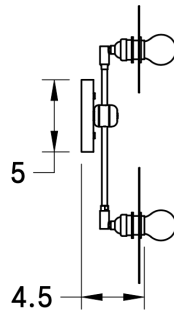

Certifications	UL and cUL damp locations
Lamping	(2) E26, 60W, Bulbs not included
Mounting	4", Universal
Lead Time	2-3 weeks
Dimensions	4.5" depth (without light bulbs), 8" width, 19" height
As Shown	Black Ash, Matte Black

WORLEYSLIGHTING.COM
TRADE@WORLEYSLIGHTING.COM

DIMENSIONS

Overall	4.5" depth (without light bulbs), 8" width, 19" height
Canopy	5" diameter .75" depth
Shade	6" diameter, 8" diameter
Materials	Wood, brass or powder coated steel and aluminum
Origin	Made in USA of U.S. and imported parts