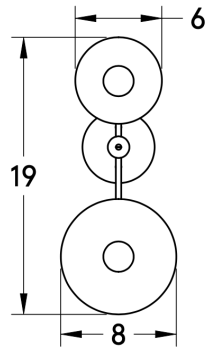

Certifications	UL and cUL damp locations
Lamping	(2) E26, 60W, Bulbs not included
Mounting	4", Universal
Lead Time	2-3 weeks
Dimensions	4.5" depth (without light bulbs), 8" width, 19" height
As Shown	Black Ash, Matte Black

WORLEYSLIGHTING.COM
TRADE@WORLEYSLIGHTING.COM

DIMENSIONS

Overall	4.5" depth (without light bulbs), 8" width, 19" height
Canopy	5" diameter .75" depth
Shade	6" diameter, 8" diameter
Materials	Wood, brass or powder coated steel and aluminum
Origin	Made in USA of U.S. and imported parts