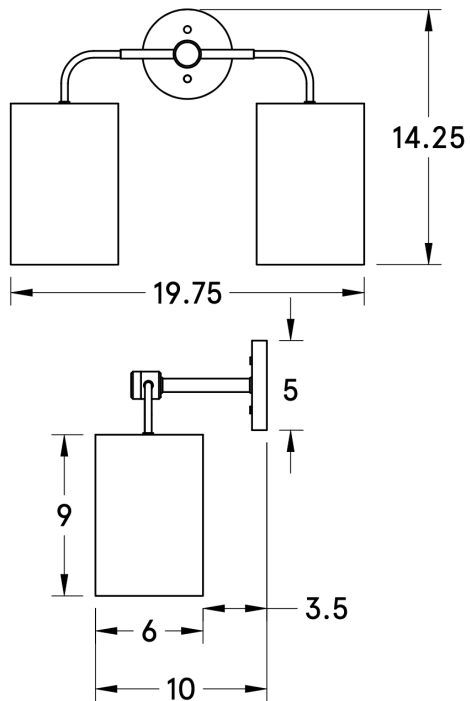

WORLEY'S

LIGHTING

Double Beau Sconce

WS-BEDB-026

OVERVIEW

Download Spec Sheet The Double Beau Sconce features two cylindrical linen shades, modern metal accents and one of our signature handcrafted wooden backplates.

Certifications	UL and cUL damp locations
Lamping	(2) E26, 60W, Bulbs not included
Mounting	4", Universal
Lead Time	2-3 weeks
Dimensions	10" depth, 19.75" width, 14.25" height
As Shown	Charcoal Oak, Heritage Bronze, White Linen

WORLEYSLIGHTING.COM
TRADE@WORLEYSLIGHTING.COM

DIMENSIONS

Overall	10" depth, 19.75" width, 14.25" height
Canopy	5" diameter .75" depth
Shade	6" diameter, 9" height
Clearance	3.5"
Materials	Wood, brass or powder coated steel and aluminum, linen
Weight	2.5 LBS
Origin	