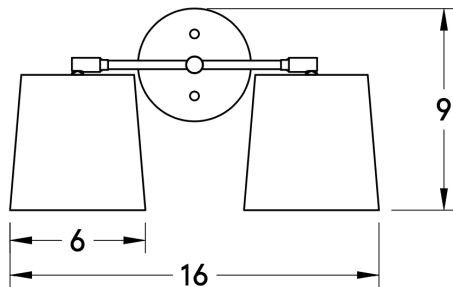

Certifications	UL and cUL damp locations
Lamping	(2) E26, 60W, Bulbs not included
Mounting	4", Universal
Lead Time	2-3 weeks
Dimensions	7" depth 16" width, 9" height
As Shown	Walnut, Classic Brass, White Linen

WORLEYSLIGHTING.COM
TRADE@WORLEYSLIGHTING.COM

DIMENSIONS

Overall	7" depth 16" width, 9" height
Canopy	5" diameter .75" depth
Shade	6" diameter, 6" height
Rotation	Adjustable swivel at shades
Clearance	.75"
Materials	wood, brass or powder coated steel and aluminum, linen
Weight	