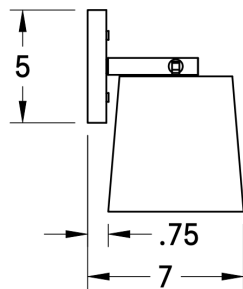

Certifications	UL and cUL damp locations
Lamping	(2) E26, 60W, Bulbs not included
Mounting	4", Universal
Lead Time	2-3 weeks
Dimensions	7" depth 16" width, 9" height
As Shown	Walnut, Classic Brass, White Linen

WORLEYSLIGHTING.COM
TRADE@WORLEYSLIGHTING.COM

DIMENSIONS

Overall	7" depth 16" width, 9" height
Canopy	5" diameter .75" depth
Shade	6" diameter, 6" height
Rotation	Adjustable swivel at shades
Clearance	.75"
Materials	wood, brass or powder coated steel and aluminum, linen
Weight	