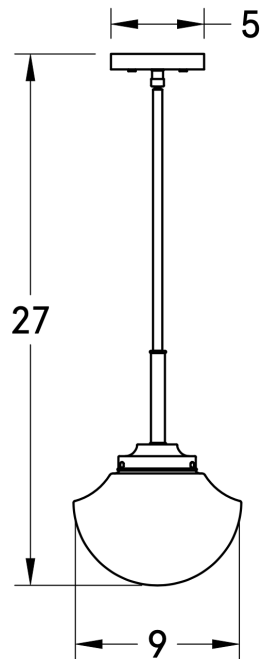

Certifications	UL and cUL damp locations
Lamping	(1) E26, 60W, Bulb not included
Mounting	4", Universal
Lead Time	2-3 weeks
Dimensions	9" depth, 9" width, 27" height
As Shown	White Oak, Classic Brass

WORLEYSLIGHTING.COM
TRADE@WORLEYSLIGHTING.COM

DIMENSIONS

Overall	9" depth, 9" width, 27" height
Canopy	5" diameter .75" depth
Shade	9" diameter
Materials	Wood, brass or powder coated steel and aluminum, glass
Origin	Made in USA of U.S. and imported parts