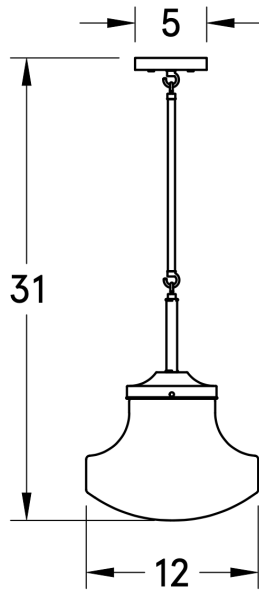

Certifications	UL and cUL damp locations
Lamping	(1) E26, 60W, Bulb not included
Mounting	4", Universal
Lead Time	2-3 weeks
Dimensions	12" depth, 12" width, 31" height
As Shown	Cornsilk Oak, Coated Bronze

WORLEYSLIGHTING.COM
TRADE@WORLEYSLIGHTING.COM

DIMENSIONS

Overall	12" depth, 12" width, 31" height
Canopy	5" diameter .75" depth
Shade	12" diameter
Materials	Wood, brass or powder coated steel and aluminum, glass
Origin	Made in USA of U.S. and imported parts, Glass made in USA