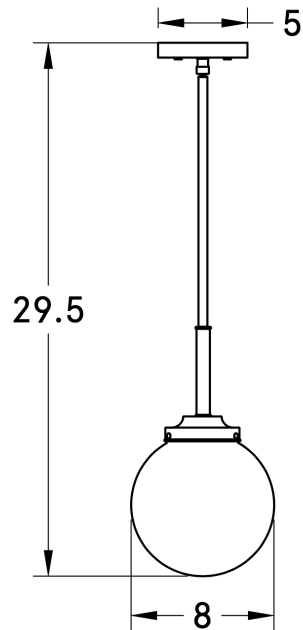

WORLEY'S

LIGHTING

Dilworth Pendant w/ Globe Shade 8"

PL-DP08-008

OVERVIEW

Every light in the Dilworth collection is built from a charming mix of materials like handcrafted wooden components, your choice of metal finish and opal glass. All of the Dilworth fixtures add vintage appeal to any space.

Certifications	UL and cUL damp locations
Lamping	(1) E26, 60W, Bulb not included
Mounting	4", Universal
Lead Time	2-3 weeks
Dimensions	8" depth, 8" width, 29.5" height
As Shown	Black Ash, Matte Black

WORLEYSLIGHTING.COM
TRADE@WORLEYSLIGHTING.COM

DIMENSIONS

Overall	8" depth, 8" width, 29.5" height
Canopy	5" diameter .75" depth
Shade	8" diameter
Materials	Wood, brass or powder coated steel and aluminum, glass
Origin	Made in USA of U.S. and imported parts