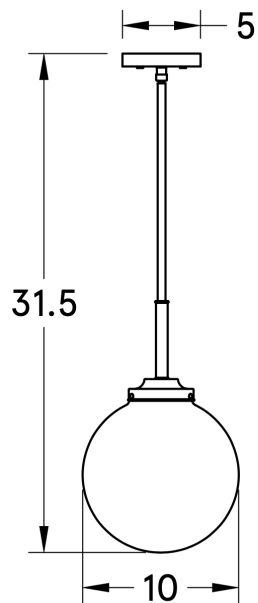

WORLEY'S

LIGHTING

Dilworth Pendant w/ Globe Shade 10"

PL-DP10-007

OVERVIEW

Every light in the Dilworth collection is built from a charming mix of materials like handcrafted wooden components, your choice of metal finish and opal glass. All of the Dilworth fixtures add vintage appeal to any space.

Certifications	UL and cUL damp locations
Lamping	(1) E26, 60W, Bulb not included
Mounting	4", Universal
Lead Time	2-3 weeks
Dimensions	10" depth, 10" width, 31.5" height
As Shown	Black Ash, Matte Black

WORLEYSLIGHTING.COM
TRADE@WORLEYSLIGHTING.COM

DIMENSIONS

Overall	10" depth, 10" width, 31.5" height
Canopy	5" diameter .75" depth
Shade	10" diameter
Materials	Wood, brass or powder coated steel and aluminum, glass
Origin	Made in USA of U.S. and imported parts