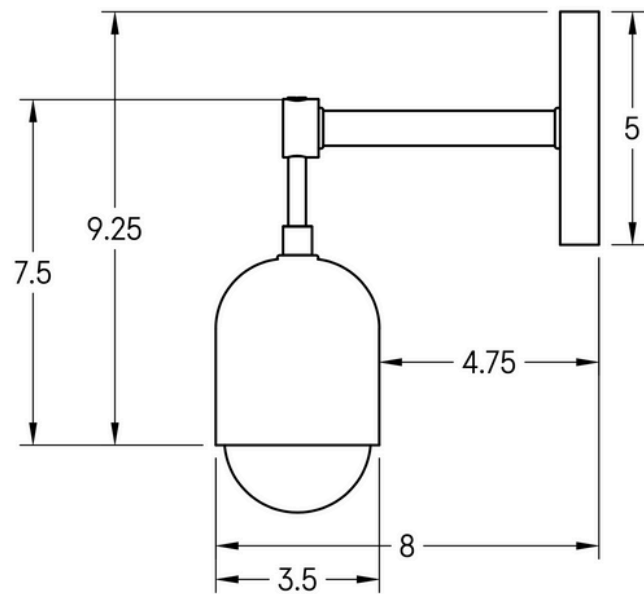

WORLEY'S

LIGHTING

Della Sconce

WS-DELL-023

OVERVIEW

The Della Sconce features a handcrafted, hardwood base and stem and a custom-spun metal shade. The shade is perfectly crafted to fit a G25 shaped globe bulb.

WORLEYSLIGHTING.COM
TRADE@WORLEYSLIGHTING.COM

DIMENSIONS

Overall	(with G25 bulb): 8" depth, 5" width, 11.25" height
Canopy	5" diameter .75" depth
Clearance	4.75"
Materials	Wood, brass or powder coated steel and aluminum