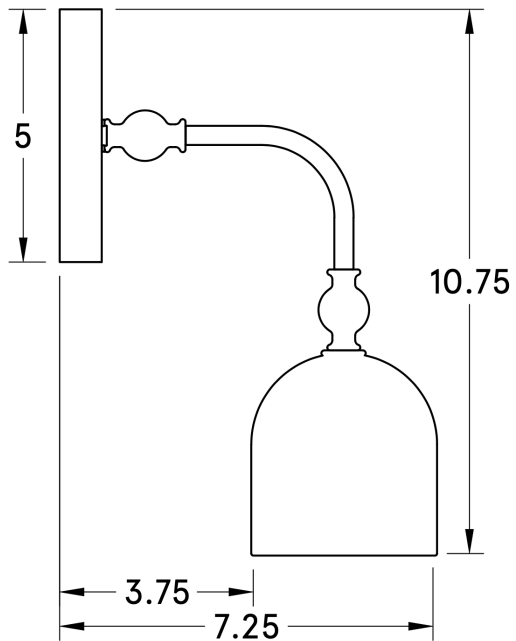

WORLEY'S

LIGHTING

Davidson Sconce

WS-DAVS-099

OVERVIEW

Featuring a charming mix of materials, this wall sconce will read well in any room. The handmade porcelain shade and unique wooden canopy make each sconce a true original.

Certifications	UL and cUL damp locations
Lamping	(1) E26, 550 Lumens, Bulb included
Mounting	4", Universal
Lead Time	2-3 weeks
Dimensions	7.25" depth, 5" width, 10.75" height
Notes	Slight variations in opaqueness make each handmade shade unique.
As Shown	Cornsilk Oak, Coated Bronze, White Porcelain

WORLEYSLIGHTING.COM
TRADE@WORLEYSLIGHTING.COM

DIMENSIONS

Overall	7.25" depth, 5" width, 10.75" height
Canopy	5" diameter .75" depth
Shade	3.5" diameter
Clearance	3.75"
Materials	wood, brass or powder coated steel and aluminum, porcelain
Lamp Included	550 Lumens, 2700K, Emery Allen
Origin	