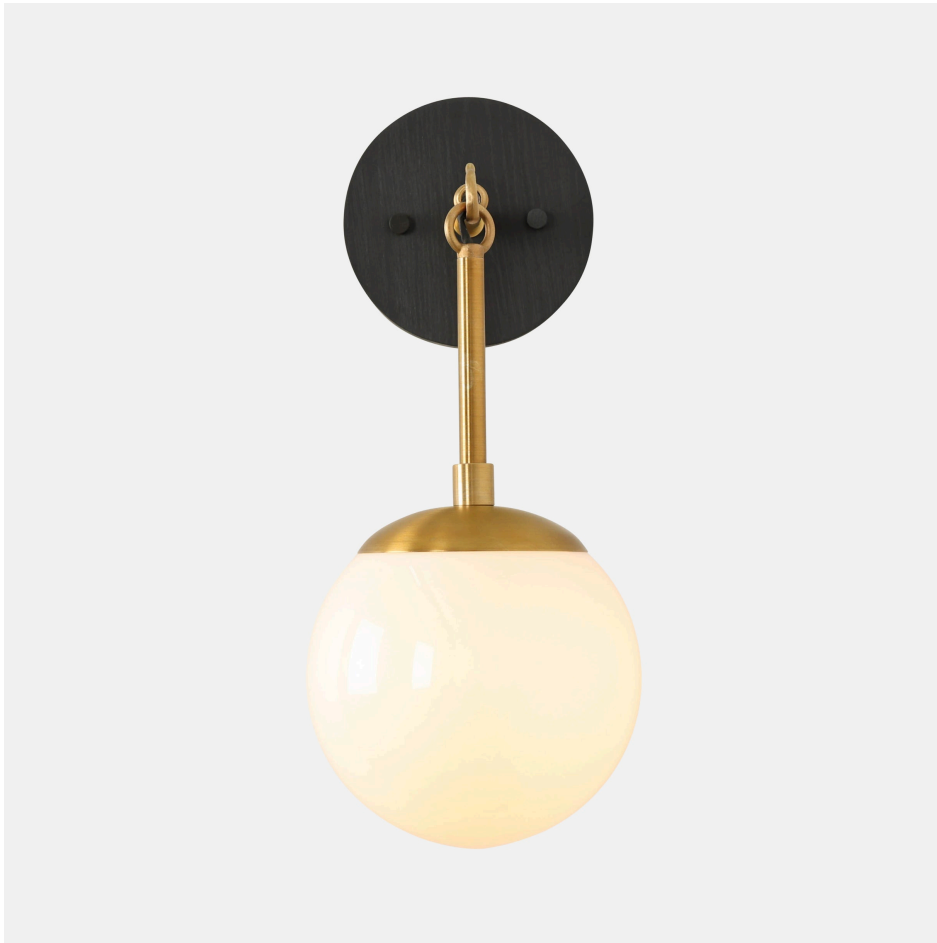

WORLEY'S

LIGHTING

Link Sconce with Globe

WS-LKGB-050

OVERVIEW

An opal glass globe, bench-made wooden canopy and traditional hook details combine to create a stylish wall sconce that reads well in any space.

Certifications	UL and cUL damp locations
Lamping	(1) E26, 60W, Bulb not included
Mounting	4", Universal
Lead Time	2-3 weeks
Dimensions	10" depth, 6" width, 14" height
As Shown	Black Ash, Antique Brass, Frosted Glass

WORLEYSLIGHTING.COM
TRADE@WORLEYSLIGHTING.COM

DIMENSIONS

Overall	10" depth, 6" width, 14" height
Canopy	5" diameter .75" depth
Shade	6" diameter
Materials	Wood, brass or powder coated steel and aluminum, glass
Origin	Made in USA of U.S. and imported parts