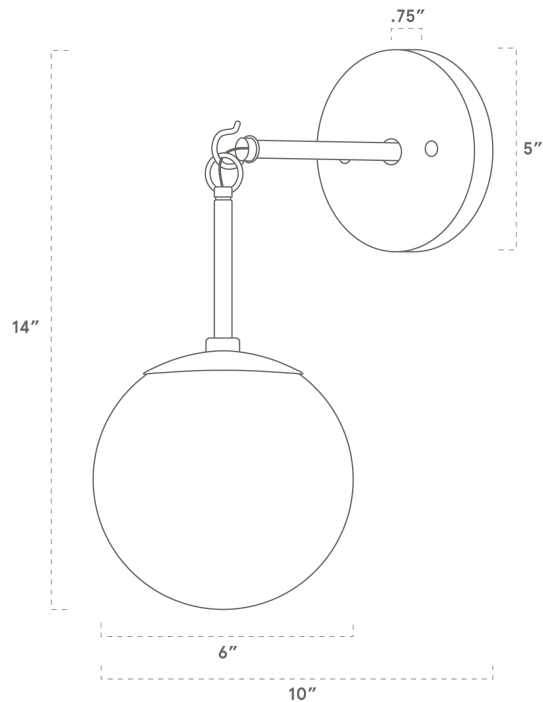

WORLEY'S

LIGHTING

Link Sconce with Globe

WS-LKGB-050

OVERVIEW

An opal glass globe, bench-made wooden canopy and traditional hook details combine to create a stylish wall sconce that reads well in any space.

Certifications	UL and cUL damp locations
Lamping	(1) E26, 60W, Bulb not included
Mounting	4", Universal
Lead Time	2-3 weeks
Dimensions	10" depth, 6" width, 14" height
As Shown	Black Ash, Antique Brass, Frosted Glass

WORLEYSLIGHTING.COM
TRADE@WORLEYSLIGHTING.COM

DIMENSIONS

Overall	10" depth, 6" width, 14" height
Canopy	5" diameter .75" depth
Shade	6" diameter
Materials	Wood, brass or powder coated steel and aluminum, glass
Origin	Made in USA of U.S. and imported parts