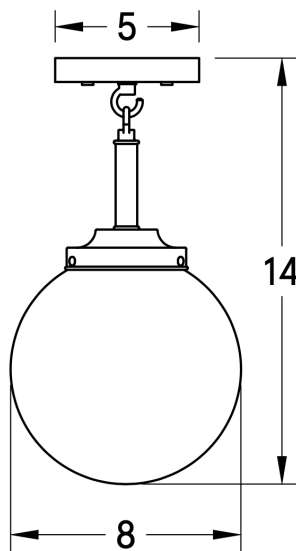

Certifications	UL and cUL damp locations
Lamping	(1) E26, 60W, Bulb not included
Mounting	4", Universal
Lead Time	2-3 weeks
Dimensions	8" depth, 8" width, 14" height
As Shown	Walnut, Classic Brass

WORLEYSLIGHTING.COM
TRADE@WORLEYSLIGHTING.COM

DIMENSIONS

Overall	8" depth, 8" width, 14" height
Canopy	5" diameter .75" depth
Shade	8" diameter
Materials	Wood, brass or powder coated steel and aluminum, glass
Origin	Made in USA of U.S. and imported parts