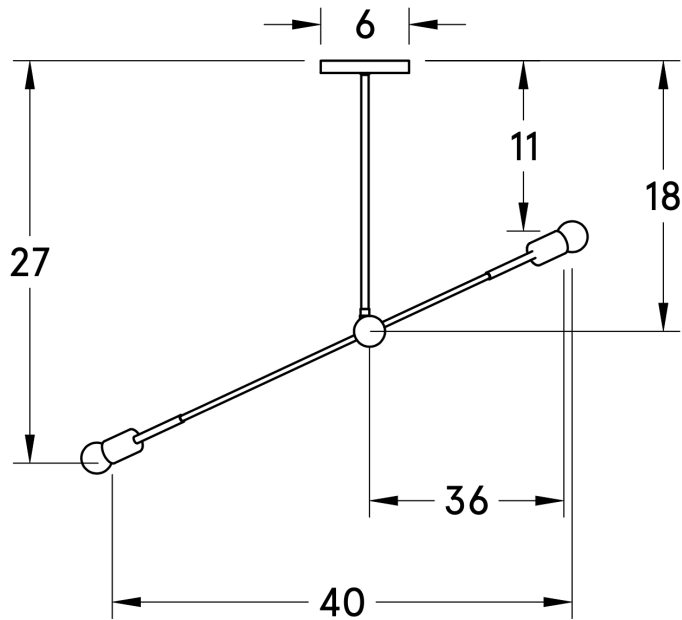

Certifications	UL and cUL damp locations
Lamping	(3) E26, 60W, Bulb not included
Mounting	4", Universal
Lead Time	2-3 weeks
Dimensions	40" depth, 36" width, 27" height
As Shown	Walnut, Matte Black Arms, Classic Brass Accents

WORLEYSLIGHTING.COM
TRADE@WORLEYSLIGHTING.COM

DIMENSIONS

Overall	40" depth, 36" width, 27" height
Canopy	6" diameter .75" depth
Down Rod	16"
Materials	Wood, brass or powder coated steel and aluminum
Origin	Made in USA of U.S. and imported parts