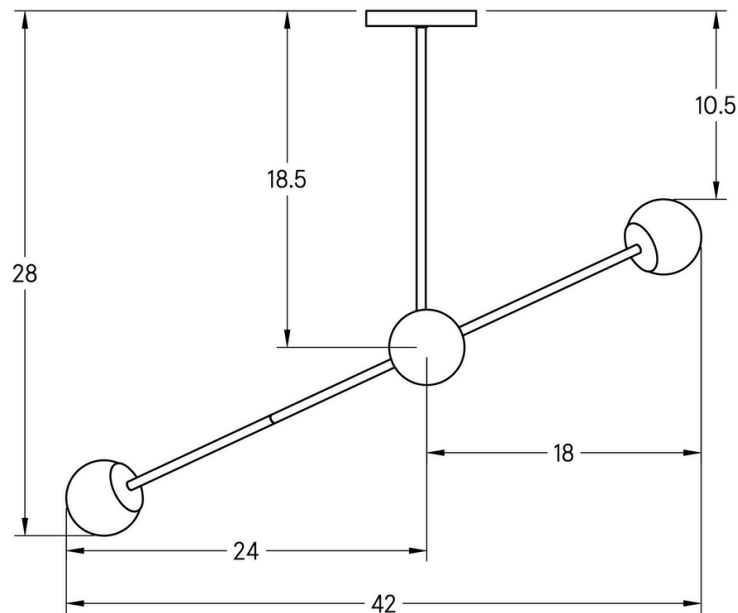

Certifications	UL and cUL damp locations
Lamping	(3) E26, 550 Lumens, Bulbs included
Mounting	4", Universal
Lead Time	2-3 weeks
Dimensions	28" height, 42" width
As Shown	Cornsilk Oak, Matte Black Arms, Classic Brass Accents

WORLEYSLIGHTING.COM
TRADE@WORLEYSLIGHTING.COM

DIMENSIONS

Overall	28" height, 42" width
Arm Lengths	arm one: 18", arm two: 24", arm three: 24"
Canopy	6" diameter .75" depth
Shade	4" Diameter
Ceiling Clearance	10.5"
Materials	Wood, brass or powder coated steel and aluminum, glass