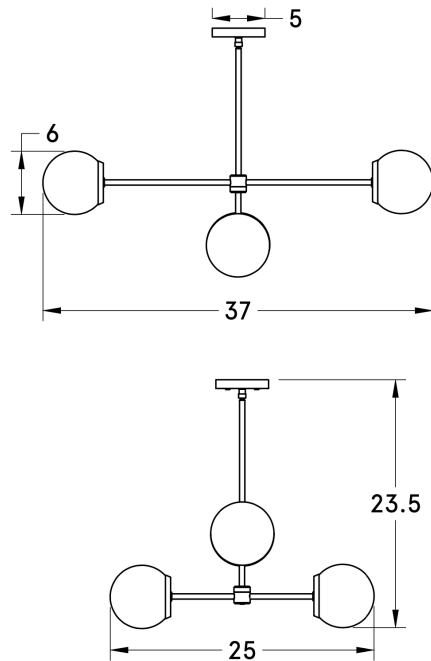

Certifications	UL and cUL damp locations
Lamping	(4) E26, 60W, Bulb not included
Mounting	4", Universal
Lead Time	2-3 weeks
Dimensions	37" depth (top tier), 25" width (bottom tier), 23.5" height
As Shown	Charcoal Oak, Coated Bronze, Satin White Accents, Matte Frosted

WORLEYSLIGHTING.COM
TRADE@WORLEYSLIGHTING.COM

DIMENSIONS

Overall	37" depth (top tier), 25" width (bottom tier), 23.5" height
Canopy	5" diameter .75" depth
Shade	6" diameter
Materials	Wood, brass or powder coated steel and aluminum, glass
Weight	
Origin	Made in USA of U.S. and imported parts