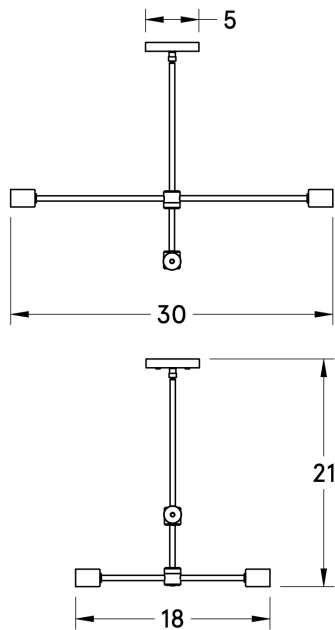

Certifications	UL and cUL damp locations
Lamping	(4) E26, 60W, Bulb not included
Mounting	4", Universal
Lead Time	2-3 weeks
Dimensions	30" depth (top tier), 18" width (bottom tier), 21" height
As Shown	Cornsilk Oak, Coated Bronze, Classic Brass Accents

WORLEYSLIGHTING.COM
TRADE@WORLEYSLIGHTING.COM

DIMENSIONS

Overall	30" depth (top tier), 18" width (bottom tier), 21" height
Canopy	5" diameter .75" depth
Materials	Wood, Brass or powder coated steel and aluminum
Weight	
Origin	Made in USA of U.S. and imported parts