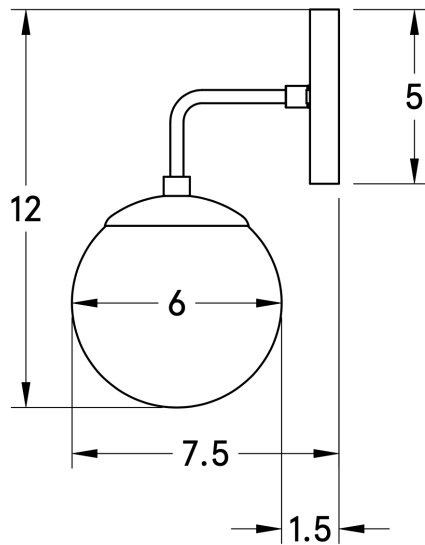

WORLEY'S

LIGHTING

Carolina Sconce 6"

WS-CS06-020

OVERVIEW

A wall lamp with vintage appeal featuring a glass globe and handcrafted wooden backplate.

Certifications	UL and cUL damp locations
Lamping	(1) E26, 60W, Bulb not included
Mounting	4", Universal
Lead Time	2-3 weeks
Dimensions	7.5" depth, 6" width, 12" height
As Shown	Cornsilk Oak, Oxidized Brass, Frosted Glass

WORLEYSLIGHTING.COM
TRADE@WORLEYSLIGHTING.COM

DIMENSIONS

Overall	7.5" depth, 6" width, 12" height
Canopy	5" diameter .75" depth
Shade	6" diameter
Clearance	1.5"
Materials	Wood, Brass or powder coated steel and glass
Weight	1.6 LBS
Oric	