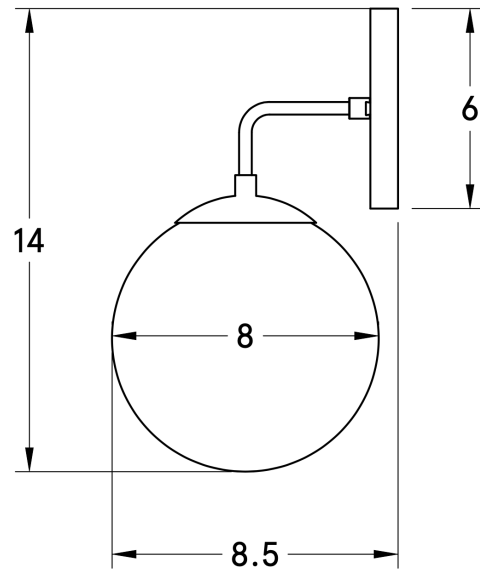

WORLEY'S

LIGHTING

Carolina Sconce 8"

WS-CS08-020

OVERVIEW

A wall lamp with vintage appeal featuring a glass globe and handcrafted wooden backplate.

Certifications	UL and cUL damp locations
Lamping	(1) E26, 60W, Bulb not included
Mounting	4", Universal
Lead Time	2-3 weeks
Dimensions	8.5" depth, 8" width, 14" height
As Shown	Walnut, Oxidized Brass, Frosted Glass

WORLEYSLIGHTING.COM
TRADE@WORLEYSLIGHTING.COM

DIMENSIONS

Overall	8.5" depth, 8" width, 14" height
Canopy	5" diameter .75" depth
Shade	8" diameter
Materials	Wood, Brass or powder coated steel and glass
Weight	2.2 LBS
Origin	Made in USA of U.S. and imported parts