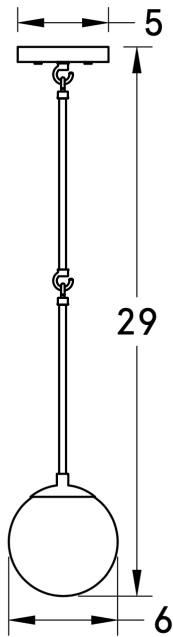

## Carolina Pendant 6"

PL-CP06-003

### OVERVIEW

A pendant light with vintage appeal featuring a large, glass globe and handcrafted wooden canopy.

<b>Certifications</b>	UL and cUL damp locations
<b>Lamping</b>	(1) E26, 60W, Bulb not included
<b>Mounting</b>	4", Universal
<b>Lead Time</b>	2-3 weeks
<b>Dimensions</b>	6" depth, 6" width, 29" height
<b>As Shown</b>	Bleached Ash, Matte Black, Frosted Glass

## DIMENSIONS

Overall	6" depth, 6" width, 29" height
Canopy	5" diameter .75" depth
Shade	6" diameter
Down Rod	24"
Materials	Wood, Brass or powder coated steel, Glass
Weight	1.6 LBS