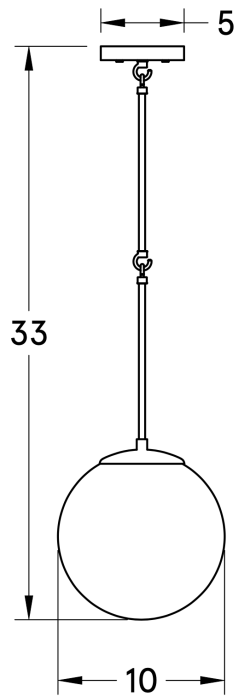

## Carolina Pendant 10"

PL-CP10-003

### OVERVIEW

A pendant light with vintage appeal featuring a large, glass globe and handcrafted wooden canopy.

<b>Certifications</b>	UL and cUL damp locations
<b>Lamping</b>	(1) E26, 60W, Bulb not included
<b>Mounting</b>	4", Universal
<b>Lead Time</b>	2-3 weeks
<b>Dimensions</b>	10" depth, 10" width, 33" height
<b>As Shown</b>	Cornsilk Oak, Classic Brass, Frosted Glass

## DIMENSIONS

Overall	10" depth, 10" width, 33" height
Canopy	5" diameter .75" depth
Shade	10" diameter
Down Rod	24"
Materials	Wood, brass or powder coated steel, glass
Weight	2.4 LBS
Or	