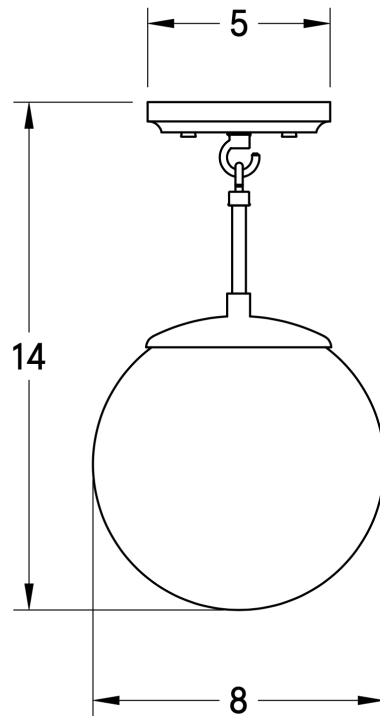

WORLEY'S

LIGHTING

Carolina Flush Mount 8"

SM-CFM8-003

OVERVIEW

A flush mount with vintage appeal featuring a large, glass globe and handcrafted wooden canopy.

Certifications	UL and cUL damp locations
Lamping	(1) E26, 60W, Bulb not included
Mounting	4", Universal
Lead Time	2-3 weeks
Dimensions	8" depth, 8" width, 14" height
As Shown	Cornsilk Oak, Oxidized Brass, Frosted

WORLEYSLIGHTING.COM
TRADE@WORLEYSLIGHTING.COM

DIMENSIONS

Overall 8	8" depth, 8" width, 14" height
Canopy	5" diameter .75" depth
Shade	8" diameter
Materials	Wood, brass or powder coated steel, glass
Weight	2.0 LBS
Origin	Made in USA of U.S. and imported parts