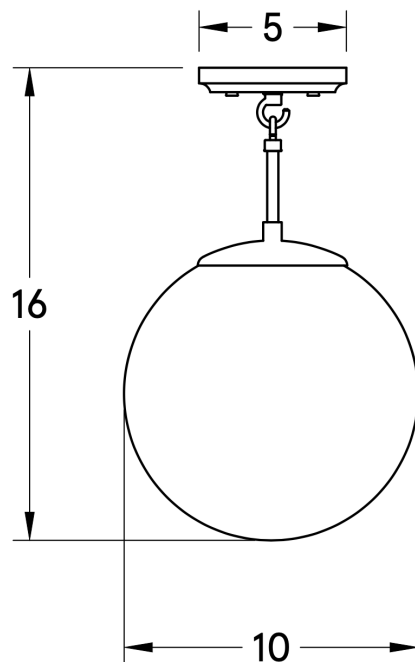

WORLEY'S

LIGHTING

Carolina Flush Mount 10"

SM-CF10-004

OVERVIEW

A flush mount with vintage appeal featuring a large, glass globe and handcrafted wooden canopy.

Certifications	UL and cUL damp locations
Lamping	(1) E26, 60W, Bulb not included
Mounting	4", Universal
Lead Time	2-3 weeks
Dimensions	10" depth, 10" width, 16" height
As Shown	Cornsilk Oak, Oxidized Brass, Frosted

WORLEYSLIGHTING.COM
TRADE@WORLEYSLIGHTING.COM

DIMENSIONS

Overall 10	10" depth, 10" width, 16" height
Canopy	5" diameter .75" depth
Shade	10" diameter
Materials	Wood, brass or powder coated steel, glass
Weight	2.2 LBS
Origin	Made in USA of U.S. and imported parts