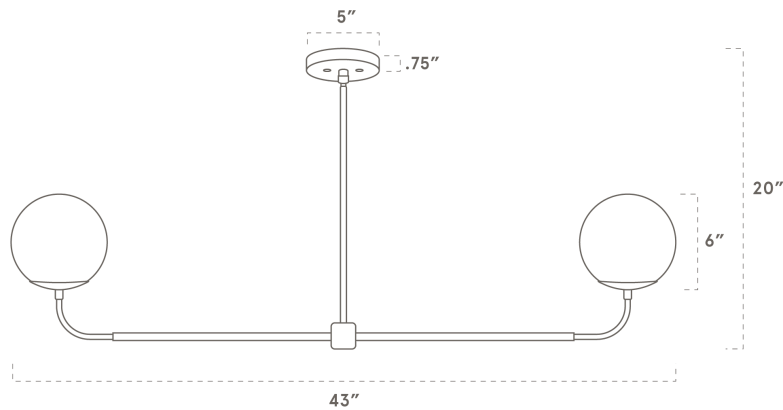

### OVERVIEW

infinitely versatile look and feel

<b>Certifications</b>	UL and cUL damp locations
<b>Lamping</b>	(2) E26, 60W, Bulb not included
<b>Mounting</b>	4", Universal
<b>Lead Time</b>	2-3 weeks
<b>Dimensions</b>	6" depth, 43" width, 20" height
<b>As Shown</b>	Black Ash, Classic Brass, Matte Black Accents, Frosted Glass

## DIMENSIONS

<b>Overall</b>	6" depth, 43" width, 20" height
<b>Canopy</b>	5" diameter .75" depth
<b>Shade</b>	6" diameter
<b>Down Rod</b>	16"
<b>Materials</b>	Wood, Brass or powder coated steel and aluminum, glass
<b>Origin</b>	Made in USA of U.S. and imported parts