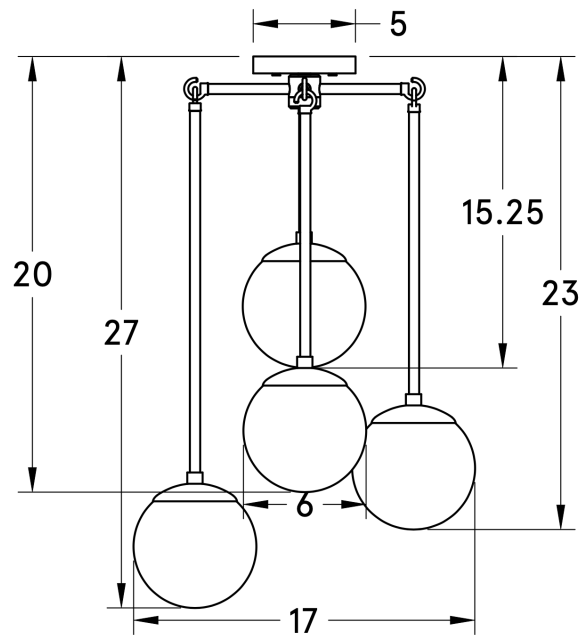

<b>Certifications</b>	UL and cUL damp locations
<b>Lamping</b>	(4) E26, 60W, Bulbs not included
<b>Mounting</b>	4", Universal
<b>Lead Time</b>	2-3 weeks
<b>Dimensions</b>	17" depth, 17" width, 27" height
<b>As Shown</b>	Cornsilk Oak, Classic Brass, Original Frosted

## DIMENSIONS

Overall	17" depth, 17" width, 27" height
Canopy	5" diameter .75" depth
Shade	6" diameter
Tier Lengths	27", 23", 20", 15.25"
Materials	Wood, Brass or powder coated steel and aluminum, glass
Weight	5.4 LBS
Origi	