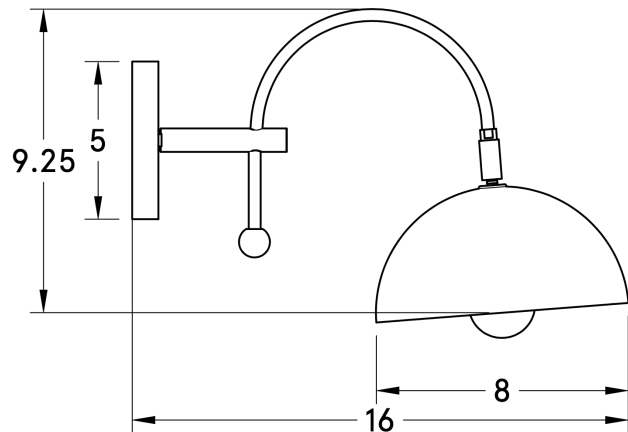

### OVERVIEW

This stylish wall sconce is perfect where task lighting is required. It's substantial shade pivots to point light where it is needed and it's gracefully arcing arm adds visual impact.

<b>Certifications</b>	UL and cUL damp locations
<b>Lamping</b>	(1) E26, 60W, Bulb not included
<b>Mounting</b>	4", Universal
<b>Lead Time</b>	2-3 weeks
<b>Dimensions</b>	16" depth, 8" width, 9.25" height
<b>As Shown</b>	Chocolate Oak, Antique Brass

## DIMENSIONS

Overall	16" depth, 8" width, 9.25" height
Canopy	5" diameter .75" depth
Shade	8" diameter, 4" height
Rotation	Adjustable swivel at shade
Materials	Wood, Brass or powder coated steel and aluminum
Weight	
Orig	