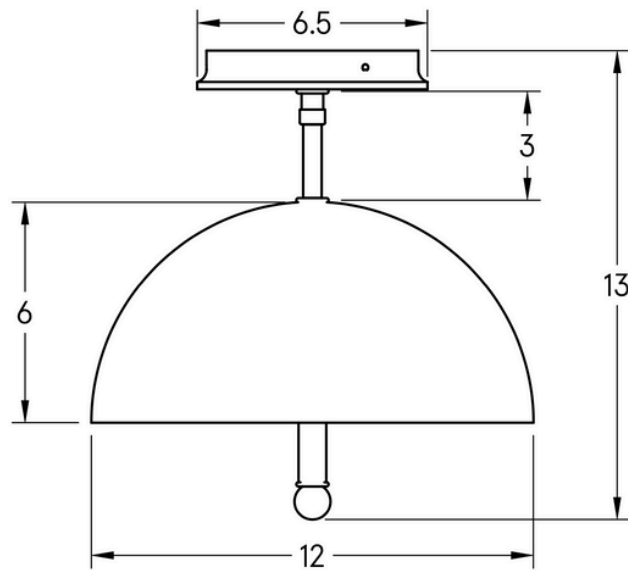

WORLEY'S

LIGHTING

Brookfield Semi Flush Mount

SM-BROO-002

OVERVIEW

This elegant flush mount combines timeless design with modern lines to add interest to any space. Its 3 light bulbs reflect beautiful, bright light inside the curved surface of the shade.

Certifications	UL and cUL damp locations
Lamping	(3) E26, 60W, Bulb not included
Mounting	4", Universal
Lead Time	2-3 weeks
Dimensions	12" depth, 12" width, 13" height
As Shown	Cornsilk Oak, Classic Brass, Coated Bronze Shade

WORLEYSLIGHTING.COM
TRADE@WORLEYSLIGHTING.COM

DIMENSIONS

Overall	12" depth, 12" width, 13" height
Canopy	6.5" Diameter
Shade	12" diameter
Materials	Wood, brass or powder coated steel and aluminum
Origin	Made in USA of U.S. and imported parts