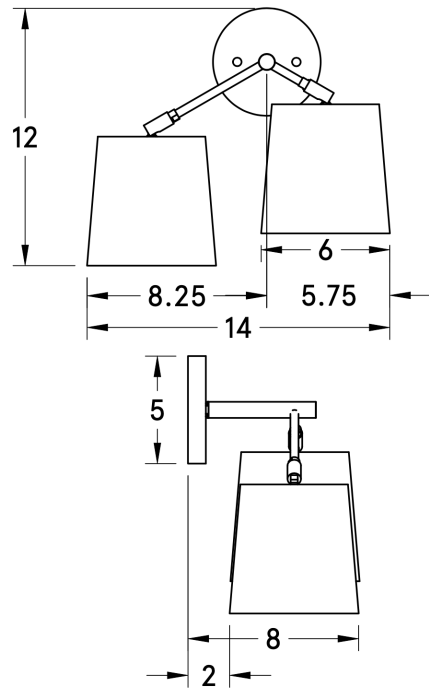

WORLEY'S

LIGHTING

Branch Sconce with Linen Shades

WS-BRLS-017

OVERVIEW

This sconce features a signature hardwood backplate and asymmetrical branching arms. The two linen shades provide double the soft diffused light.

Certifications	UL and cUL damp locations
Lamping	(2) E26, 60W, Bulbs not included
Mounting	4", Universal
Lead Time	2-3 weeks
As Shown	Walnut, Oxidized Brass Arms, Classic Brass Accents, Sage Linen

WORLEYSLIGHTING.COM
TRADE@WORLEYSLIGHTING.COM

DIMENSIONS

Overall	8" depth, 14" width, 12" height
Canopy	5" diameter .75" depth
Clearance	2"
Shade	6" diameter, 6" height
Materials	Wood, Brass or powder coated steel and aluminum, Linen
Weight	2.0 LBS