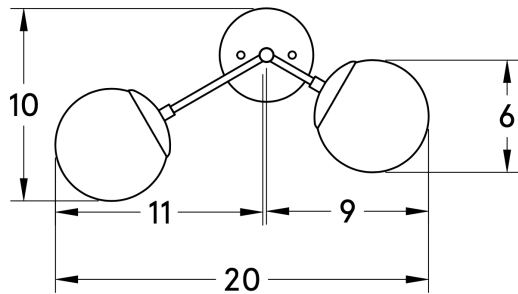

WORLEY'S

LIGHTING

Branch Sconce with Globes

WS-BRWG-016

OVERVIEW

This sconce features a signature hardwood backplate and asymmetrical branching arms. The two linen shades provide double the soft diffused light.

Certifications	UL and cUL damp locations
Lamping	(2) E26, 60W, Bulbs not included
Mounting	4", Universal
Lead Time	2-3 weeks

WORLEYSLIGHTING.COM
TRADE@WORLEYSLIGHTING.COM

DIMENSIONS

Overall	8" depth, 20" width, 10" height
Canopy	5" diameter .75" depth
Shade	6" diameter, 6" height
Materials	Wood, Brass or powder coated steel and aluminum, Linen
Weight	2.4 LBS