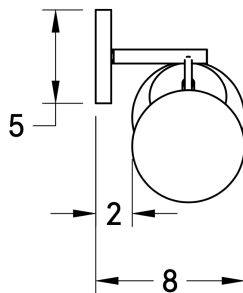

WORLEY'S

LIGHTING

Branch Sconce with Globes

WS-BRWG-016

OVERVIEW

This sconce features a signature hardwood backplate and asymmetrical branching arms. The two linen shades provide double the soft diffused light.

Certifications	UL and cUL damp locations
Lamping	(2) E26, 60W, Bulbs not included
Mounting	4", Universal
Lead Time	2-3 weeks

WORLEYSLIGHTING.COM
TRADE@WORLEYSLIGHTING.COM

DIMENSIONS

Overall	8" depth, 20" width, 10" height
Canopy	5" diameter .75" depth
Shade	6" diameter, 6" height
Materials	Wood, Brass or powder coated steel and aluminum, Linen
Weight	2.4 LBS