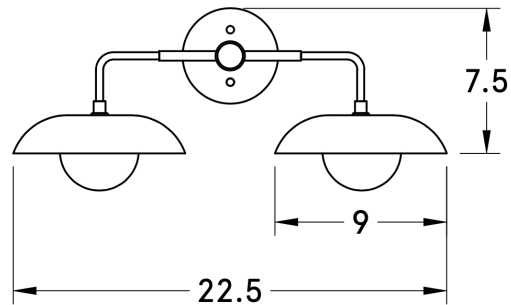

WORLEY'S

LIGHTING

Boone Double Sconce

WS-BOON-091

OVERVIEW

This bold, double wall light emits a soft glow from its 2 petite glass globes. With 2 gracefully curved shades and handmade wooden parts, this light has big visual impact.

Certifications	UL and cUL damp locations
Lamping	(2) E26, 550 Lumens, Bulbs included
Mounting	4", Universal
Lead Time	2-3 weeks
Dimensions	11.25" x 22.5" x 7.5"

WORLEYSLIGHTING.COM
TRADE@WORLEYSLIGHTING.COM

DIMENSIONS

Overall	11.25" depth, 22.5" width, 7.5" height to shade
Canopy	5" diameter .75" depth
Shade	9" diameter, 4" diameter globe
Clearance	2"
Materials	Wood, Brass or powder coated steel and aluminum, opal glass
Origin	Made in USA of U.S. and imported parts
Weight	