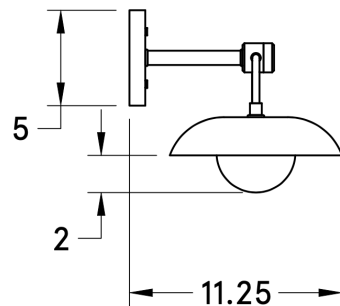

WORLEY'S

LIGHTING

Boone Double Sconce

WS-BOON-091

OVERVIEW

This bold, double wall light emits a soft glow from its 2 petite glass globes. With 2 gracefully curved shades and handmade wooden parts, this light has big visual impact.

Certifications	UL and cUL damp locations
Lamping	(2) E26, 550 Lumens, Bulbs included
Mounting	4", Universal
Lead Time	2-3 weeks
Dimensions	11.25" x 22.5" x 7.5"

WORLEYSLIGHTING.COM
TRADE@WORLEYSLIGHTING.COM

DIMENSIONS

Overall	11.25" depth, 22.5" width, 7.5" height to shade
Canopy	5" diameter .75" depth
Shade	9" diameter, 4" diameter globe
Clearance	2"
Materials	Wood, Brass or powder coated steel and aluminum, opal glass
Origin	Made in USA of U.S. and imported parts
Weight	