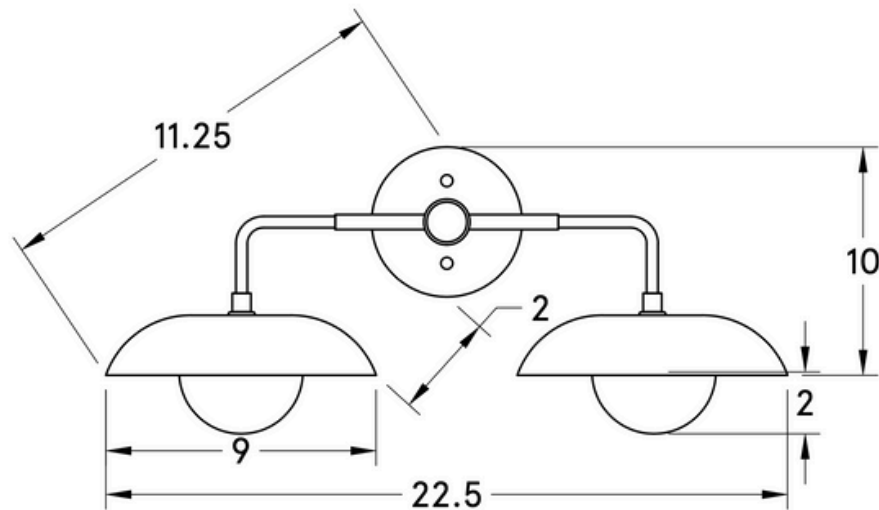

Certifications	UL and cUL damp locations
Lamping	(2) E26, 550 Lumens, Bulbs included
Mounting	4", Universal
Lead Time	2-3 weeks
Dimensions	11.25" x 22.5" x 10"

WORLEYSLIGHTING.COM
TRADE@WORLEYSLIGHTING.COM

DIMENSIONS

Overall	11.25" depth, 22.5" width, 10" height to shade
Canopy	5" diameter .75" depth
Shade	9" diameter, 4" diameter globe
Clearance	2"
Materials	Wood, Brass or powder coated steel and aluminum, opal glass
Origin	Made in USA of U.S. and imported parts